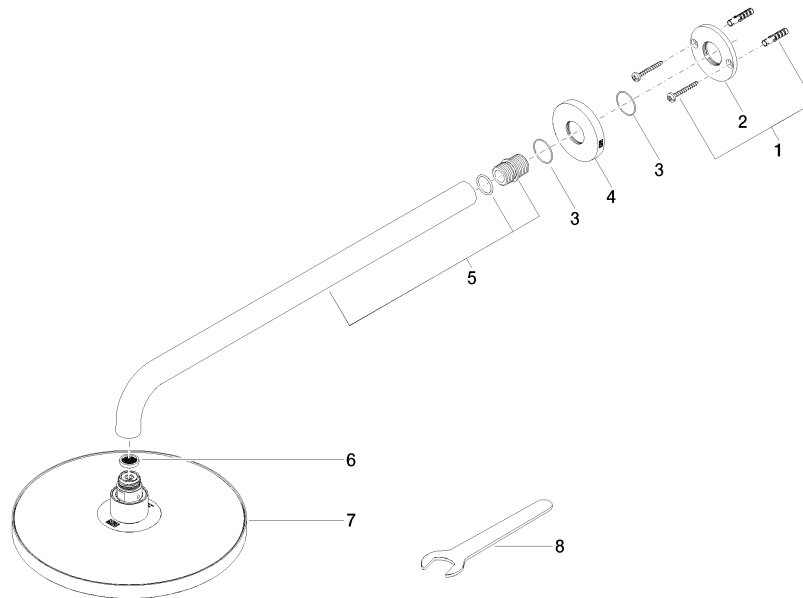

Rain shower with wall fixing FlowReduce 220 mm - Chrome

TARA

28 648 970

- 450mm projection
- rain shower Ø 220 mm
- PURE RAIN, max. flow rate 7 l/min (at 3 bar)
- Function from: 6 l/min
- rosette Ø 60 mm
- 1/2" connection
- with anti-scale system
- quick clearing
- WRAS
- This product can help a building meet the requirements of Green Building Rating Systems, e.g. LEED®, BREEAM®, DGNB

Fits: TARA, LISSÉ, VAIA, META

	Chrome	28 648 970-00
	Brushed Platinum	28 648 970-06
	Platinum	28 648 970-08
	Dark Chrome	28 648 970-19
	Light Gold	28 648 970-26
	Brushed Light Gold	28 648 970-27
	Brushed Durabronze (23kt Gold)	28 648 970-28
	Matte Black	28 648 970-33
	Brushed Bronze	28 648 970-42
	Brushed Champagne (22kt Gold)	28 648 970-46
	Champagne (22kt Gold)	28 648 970-47
	Brushed Chrome	28 648 970-93
	Brushed Dark Platinum	28 648 970-99

28 648 970

mm [inches]

Flow rate chart

Certificates

LGA_38655.

28 648 970

Parts for other finishes can be found here: Brushed Platinum

Spare parts list

No.	Item Number	Name	Quantity used	Delivery time
1	04 30 31 032 00 90	fixing set	1	2
2	09 17 20 120 90	holder	1	2
3	09 14 10 150 90	seal	2	2
4	09 27 97 015-00	rosette	1	10
5	90 11 03 070 00-00	pipe	1	10
6	09 23 01 075 90	insert	1	2
7	90 12 05 092 20-00	shower	1	10
8	90 30 09 069 00 90	key	1	2